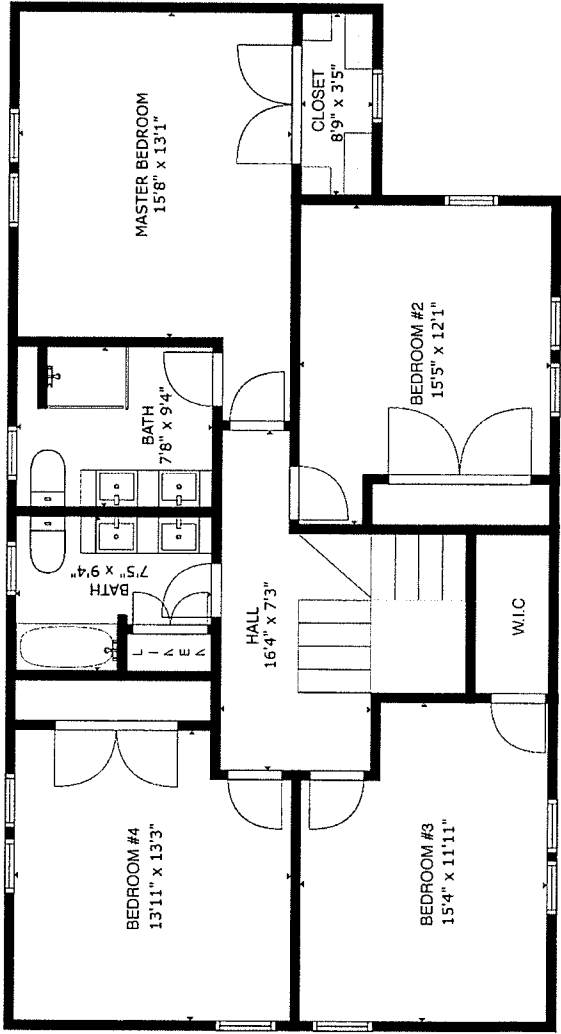

GROSS INTERNAL AREA
 FLOOR 1 : 889 sq ft, FLOOR 2 : 1167 sq ft
 FLOOR 3 : 1149 sq ft, EXCLUDED AREAS :
 DECK: 262 sq ft
 TOTAL: 3204 sq ft

AREA IS AN APPROXIMATION AND NOT A GUARANTEE.

DECK

GROSS INTERNAL AREA
FLOOR 1 : 889 sq ft, FLOOR 2 : 1167 sq ft
FLOOR 3 : 1149 sq ft, EXCLUDED AREAS :
DECK: 262 sq ft
TOTAL: 3204 sq ft

NOTES AND DIMENSIONS SET APPROXIMATE. ALWAYS USE CAD.

RECREATION ROOM
37'5" x 23'10"

STORAGE
6'8" x 15'6"

BATH
7'3" x 10'9"

GROSS INTERNAL AREA
 FLOOR 1 : 889 sq ft, FLOOR 2 : 1167 sq ft
 FLOOR 3 : 1149 sq ft, EXCLUDED AREAS :
 DECK: 262 sq ft
 TOTAL: 3204 sq ft

SIENES AND DIMENSIONS ARE APPROXIMATIVE. SEE 3D FOR DETAILS.

DECK

GROSS INTERNAL AREA
 FLOOR 1 : 889 sq ft, FLOOR 2 : 1167 sq ft
 FLOOR 3 : 1149 sq ft, EXCLUDED AREAS :
 DECK: 262 sq ft
 TOTAL: 3204 sq ft

SIZES AND DIMENSIONS ARE APPROXIMATE. NOT TO SCALE.