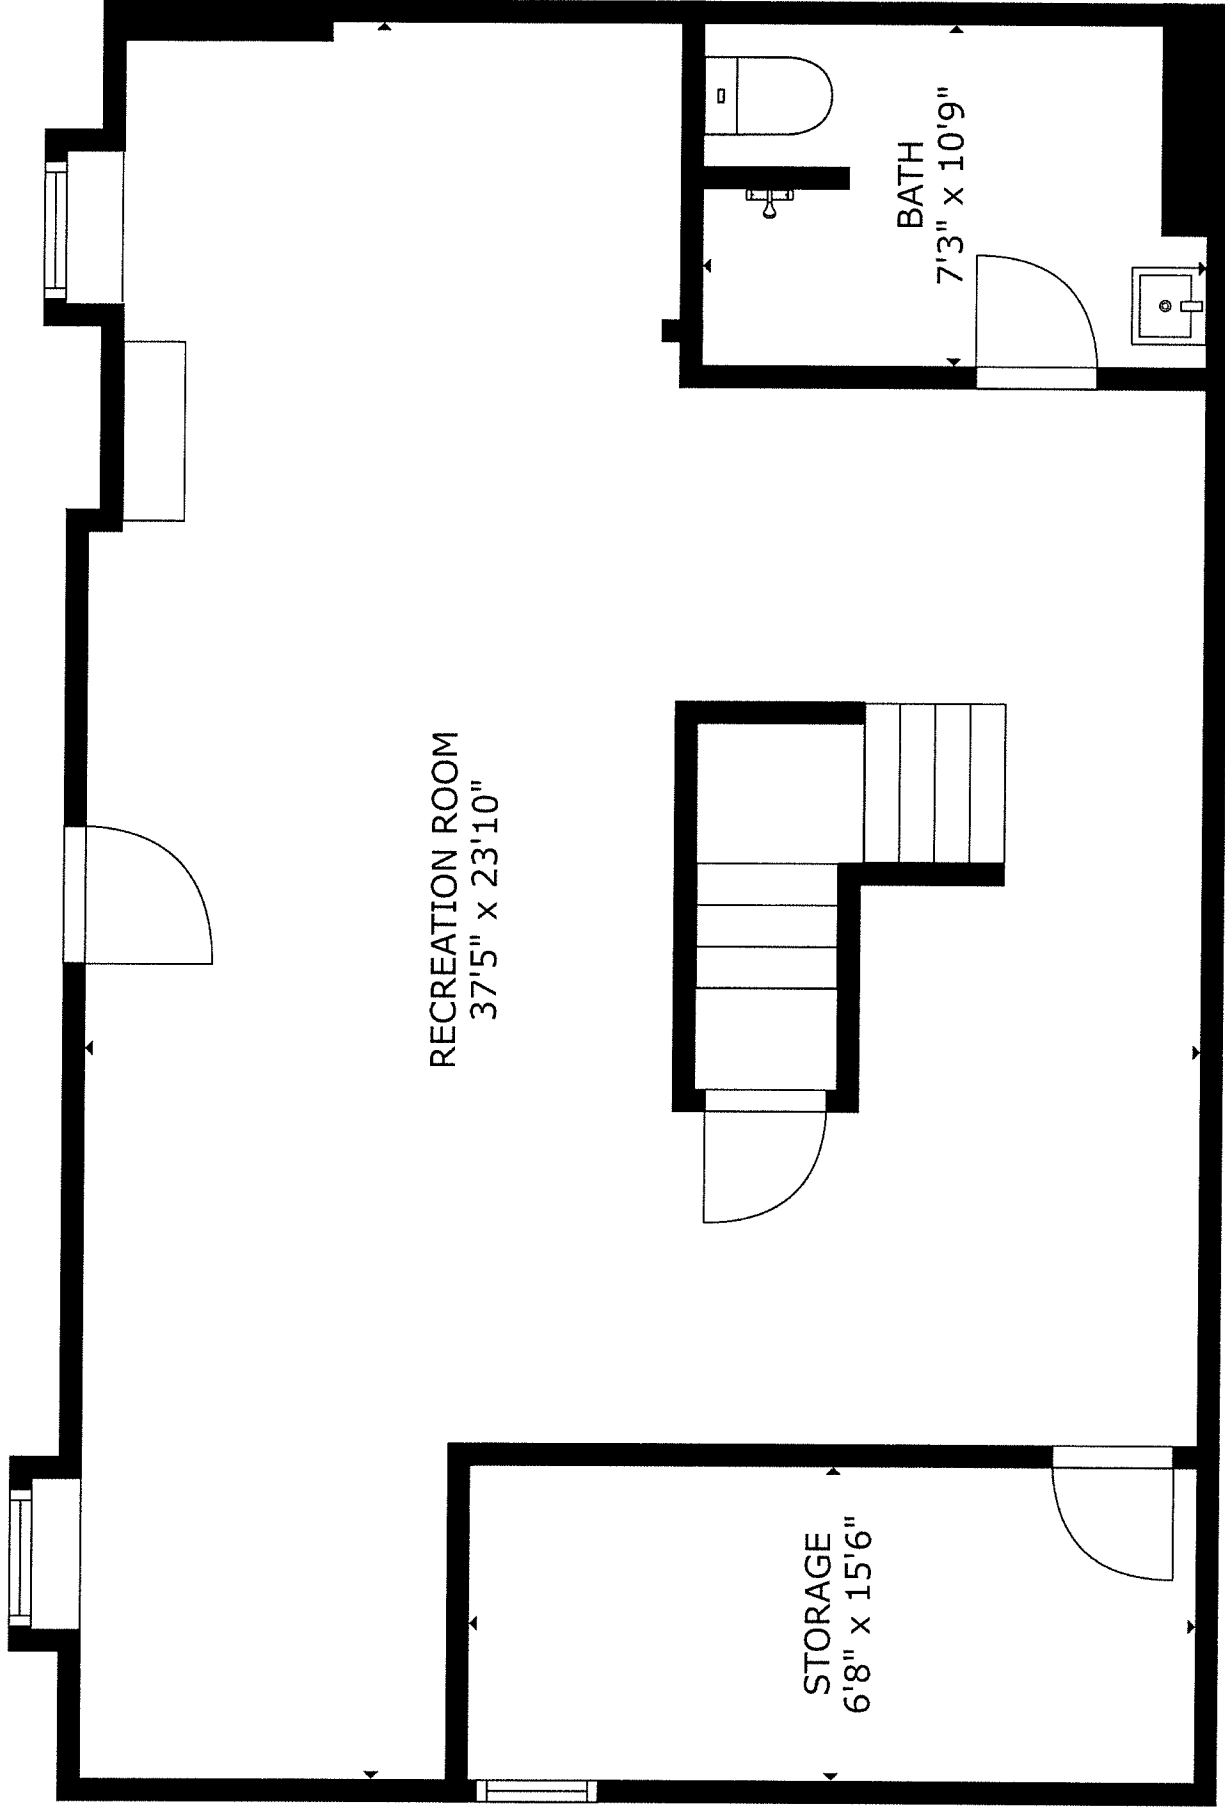

GROSS INTERNAL AREA
 FLOOR 1 : 889 sq ft, FLOOR 2 : 1167 sq ft
 FLOOR 3 : 1149 sq ft, EXCLUDED AREAS :
 DECK: 262 sq ft
 TOTAL: 3204 sq ft

AREA IS AN APPROXIMATION AND NOT A GUARANTEE.

DECK

GROSS INTERNAL AREA
FLOOR 1 : 889 sq ft, FLOOR 2 : 1167 sq ft
FLOOR 3 : 1149 sq ft, EXCLUDED AREAS :
DECK: 262 sq ft
TOTAL: 3204 sq ft

NOTES AND DIMENSIONS SET APPROXIMATE. ALWAYS USE CAD.

RECREATION ROOM
37'5" x 23'10"

STORAGE
6'8" x 15'6"

BATH
7'3" x 10'9"

GROSS INTERNAL AREA
 FLOOR 1 : 889 sq ft, FLOOR 2 : 1167 sq ft
 FLOOR 3 : 1149 sq ft, EXCLUDED AREAS :
 DECK: 262 sq ft
 TOTAL: 3204 sq ft

SIENES AND DIMENSIONS ARE APPROXIMATIVE. SEE 3D FOR DETAILS.

DECK

GROSS INTERNAL AREA
 FLOOR 1 : 889 sq ft, FLOOR 2 : 1167 sq ft
 FLOOR 3 : 1149 sq ft, EXCLUDED AREAS :
 DECK: 262 sq ft
 TOTAL: 3204 sq ft

SIZES AND DIMENSIONS ARE APPROXIMATE. NOT TO SCALE.