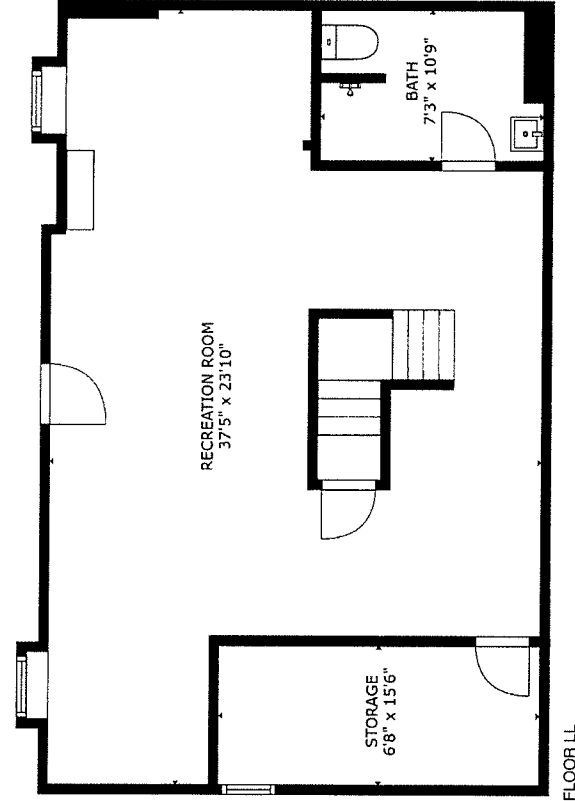

GROSS INTERNAL AREA
 FLOOR 1 : 889 sq ft, FLOOR 2 : 1167 sq ft
 FLOOR 3 : 1149 sq ft, EXCLUDED AREAS :
 DECK: 262 sq ft
 TOTAL: 3204 sq ft

AREA IS AN APPROXIMATION AND NOT A GUARANTEE.

DECK

GROSS INTERNAL AREA
FLOOR 1 : 889 sq ft, FLOOR 2 : 1167 sq ft
FLOOR 3 : 1149 sq ft, EXCLUDED AREAS :
DECK: 262 sq ft
TOTAL: 3204 sq ft

NOTES AND DIMENSIONS SET APPROXIMATE. ALWAYS USE CAD.

RECREATION ROOM
37'5" x 23'10"

STORAGE
6'8" x 15'6"

BATH
7'3" x 10'9"

GROSS INTERNAL AREA
 FLOOR 1 : 889 sq ft, FLOOR 2 : 1167 sq ft
 FLOOR 3 : 1149 sq ft, EXCLUDED AREAS :
 DECK: 262 sq ft
 TOTAL: 3204 sq ft

SIENES AND DIMENSIONS ARE APPROXIMATIVE. SEE 3D FOR DETAILS.

DECK

GROSS INTERNAL AREA
 FLOOR 1 : 889 sq ft, FLOOR 2 : 1167 sq ft
 FLOOR 3 : 1149 sq ft, EXCLUDED AREAS :
 DECK: 262 sq ft
 TOTAL: 3204 sq ft

SIZES AND DIMENSIONS ARE APPROXIMATE. NOT TO SCALE.