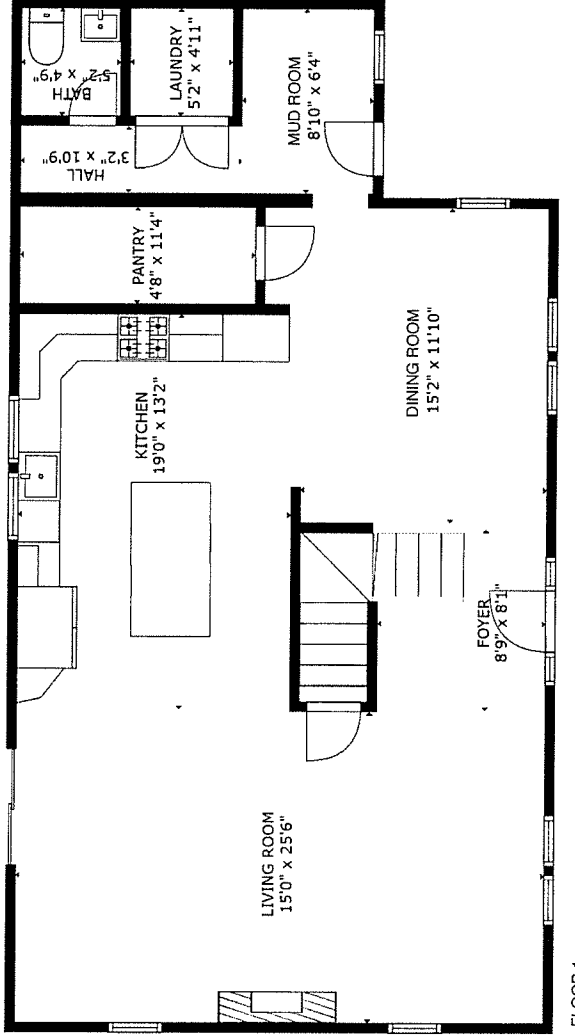

GROSS INTERNAL AREA
 FLOOR 1 : 889 sq ft, FLOOR 2 : 1167 sq ft
 FLOOR 3 : 1149 sq ft, EXCLUDED AREAS :
 DECK: 262 sq ft
 TOTAL: 3204 sq ft

AREA IS AN APPROXIMATION AND NOT A GUARANTEE.

DECK

GROSS INTERNAL AREA
FLOOR 1 : 889 sq ft, FLOOR 2 : 1167 sq ft
FLOOR 3 : 1149 sq ft, EXCLUDED AREAS :
DECK: 262 sq ft
TOTAL: 3204 sq ft

NOTES AND DIMENSIONS SET APPROXIMATE. ALWAYS USE CAD.

RECREATION ROOM
37'5" x 23'10"

STORAGE
6'8" x 15'6"

BATH
7'3" x 10'9"

GROSS INTERNAL AREA
 FLOOR 1 : 889 sq ft, FLOOR 2 : 1167 sq ft
 FLOOR 3 : 1149 sq ft, EXCLUDED AREAS :
 DECK: 262 sq ft
 TOTAL: 3204 sq ft

SIENES AND DIMENSIONS ARE APPROXIMATIVE. SEE 3D FOR DETAILS.

DECK

GROSS INTERNAL AREA
 FLOOR 1 : 889 sq ft, FLOOR 2 : 1167 sq ft
 FLOOR 3 : 1149 sq ft, EXCLUDED AREAS :
 DECK: 262 sq ft
 TOTAL: 3204 sq ft

SIZES AND DIMENSIONS ARE APPROXIMATE. NOT TO SCALE.