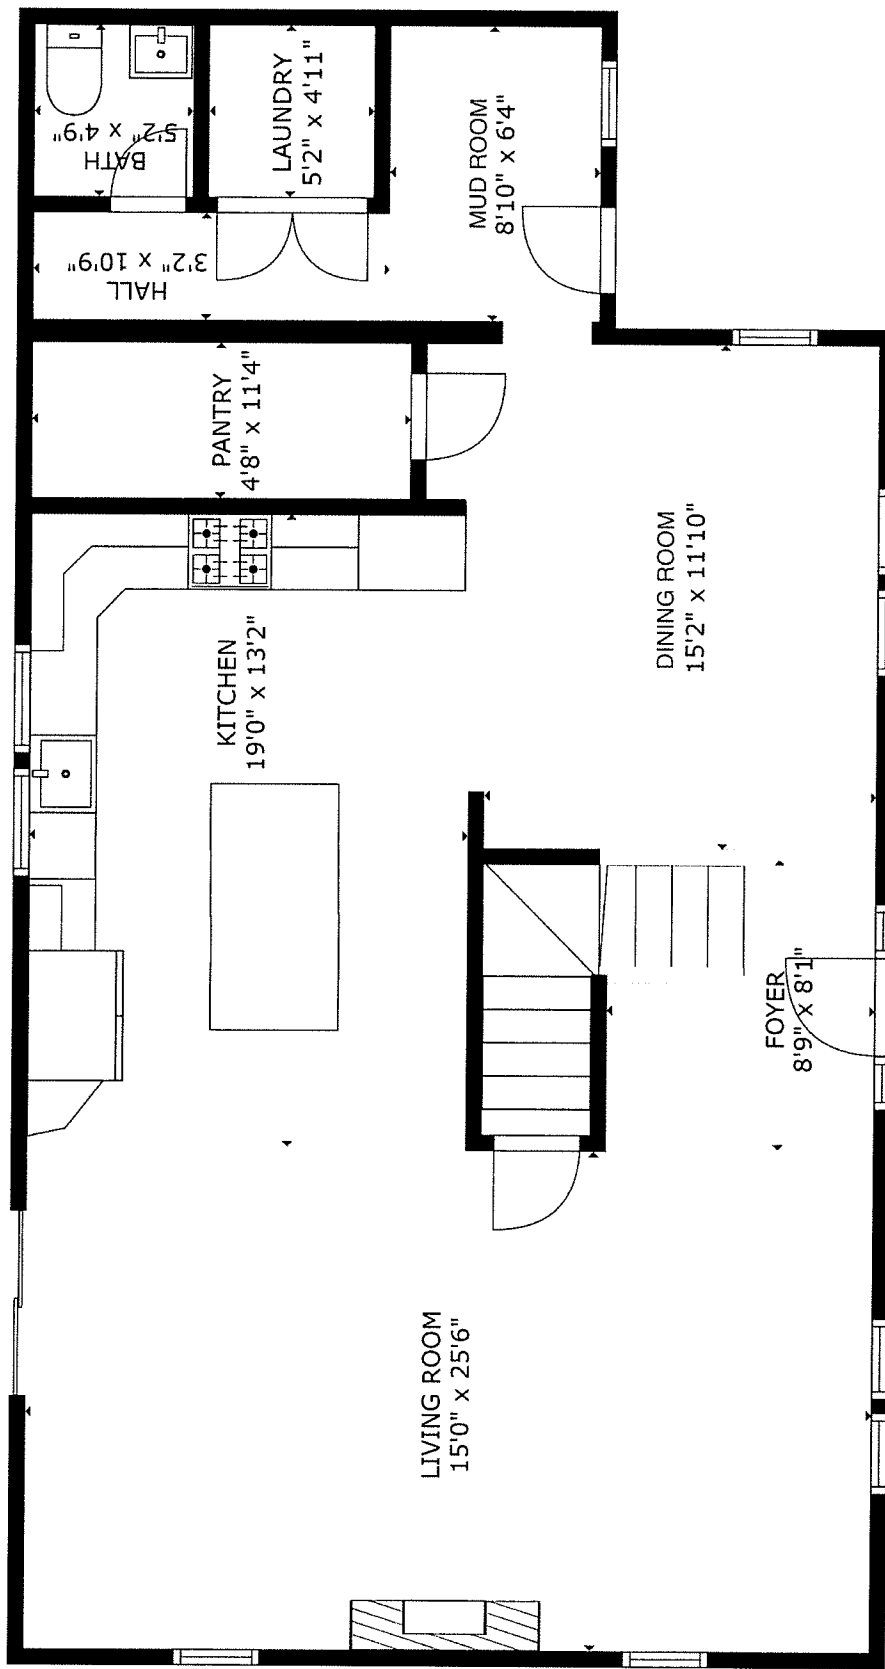

GROSS INTERNAL AREA
 FLOOR 1 : 889 sq ft, FLOOR 2 : 1167 sq ft
 FLOOR 3 : 1149 sq ft, EXCLUDED AREAS :
 DECK: 262 sq ft
 TOTAL: 3204 sq ft

AREA IS AN APPROXIMATION AND NOT A GUARANTEE.

DECK

GROSS INTERNAL AREA
FLOOR 1 : 889 sq ft, FLOOR 2 : 1167 sq ft
FLOOR 3 : 1149 sq ft, EXCLUDED AREAS :
DECK: 262 sq ft
TOTAL: 3204 sq ft

NOTES AND DIMENSIONS SET APPROXIMATE. ALWAYS USE CAD.

RECREATION ROOM
37'5" x 23'10"

STORAGE
6'8" x 15'6"

BATH
7'3" x 10'9"

GROSS INTERNAL AREA
 FLOOR 1 : 889 sq ft, FLOOR 2 : 1167 sq ft
 FLOOR 3 : 1149 sq ft, EXCLUDED AREAS :
 DECK: 262 sq ft
 TOTAL: 3204 sq ft

SIENES AND DIMENSIONS ARE APPROXIMATIVE. SEE 3D FOR DETAILS.

DECK

GROSS INTERNAL AREA
 FLOOR 1 : 889 sq ft, FLOOR 2 : 1167 sq ft
 FLOOR 3 : 1149 sq ft, EXCLUDED AREAS :
 DECK: 262 sq ft
 TOTAL: 3204 sq ft

SIZES AND DIMENSIONS ARE APPROXIMATE. NOT TO SCALE.